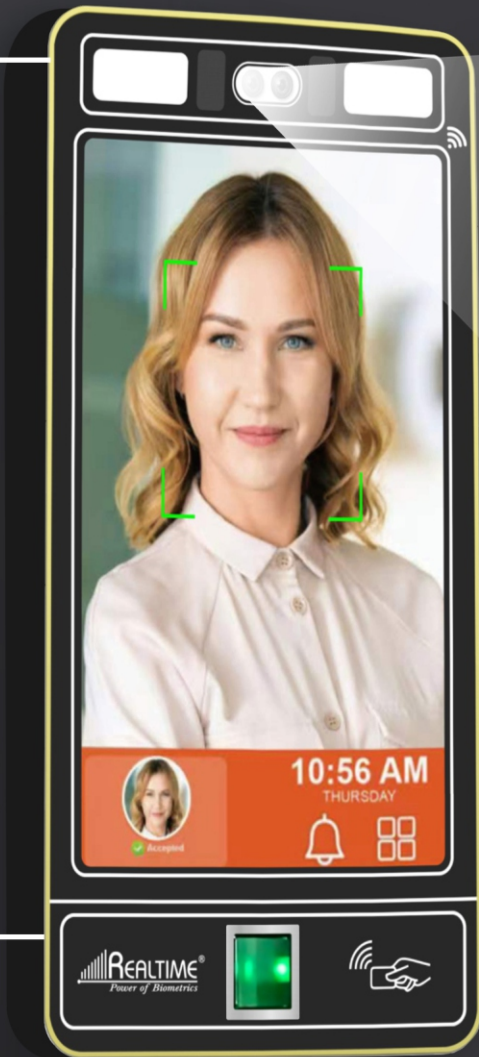

Screen Size 7 Inch

Model :
Pro 1800+

Magnificent Product

"High Speed Long Range Face Recognition with Fingerprint"

Face Capacity
20,000

Finger Capacity
5,000

PIN, Card Capacity
20,000

PERFORMANCE GUARANTEE

Device Specifications

Face Recognition Technology	Standalone Device
Face Storage Capacity	20000
Fingerprint Scanning Feature	Yes
If Yes, Fingerprint Storage Capacity	5000
Maximum Attendance Log	200000
Management Log	50000
Screen Size (Minimum)	7 inch
Screen Type	Touch
Screen Resolution(pixels)	1024 X 600
Processor Speed (GHz)	1
RAM	1024 megabyte
Storage	8192 megabyte
Number of USB Ports	1
Front Camera (Megapixel)	2
Network Connectivity	LAN + WiFi + GPRS
Audio Output Voice Interface	Yes
Identify Mode	Face and FP and Card and PIN (All Combination)
Display Language	English
Communication	TCP/IP
Encryption (AES)	128
Liveness Detection Method	Motion Based
Identification Time (Maximum)	0.2 second
Matching Modes	1:N(1) 1:1(1)
Enrolment Time	20 second
False Acceptance Rate (FAR)	≤ 0.01%
False Rejection Rate (FRR)	≤ 1%
Partial Facial Occlusion Recognition	Yes
Beards and Hairstyles Recognition	Yes
Irregular Lighting Recognition	Yes
Fool Proof System based on novel liveness detection algorithms to avoid impersonation/fraud	Yes
Application Supported on Device bundled with Face Recognition	Yes
Device Operating System	Linux or Android
Device Casing Material	Polycarbonate or Other Tough
Ingress Protection Rating (IP)	65